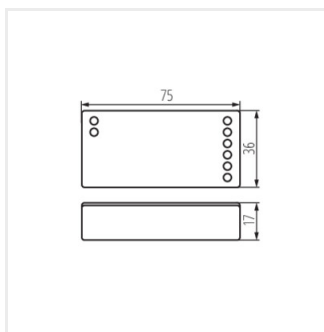

CTRL 12/24V MONO/CCT

Vezérlő LED szalagokhoz

REMOTE O 1 MONO/CCT-B

REMOTE 4 MONO/CCT-B

CTRL 12/24V MONO/CCT

REMOTE CCT

REMOTE MONO

REMOTE L 1 MONO/CCT-W