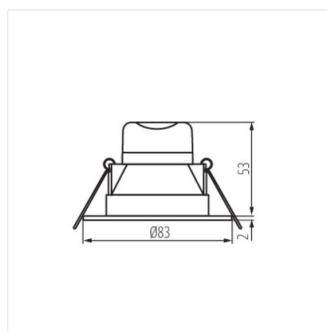

- Lámpaház anyaga: műanyag
- Búra anyaga: műanyag

IVIAN LED

LED IP44 spot lámpatest

IVIAN LED 4,5W W-WW

IVIAN LED 4,5W SN-WW

IVIAN LED 4,5W W-NW

IVIAN LED 4,5W SN-NW

IVIAN LED 4-5W