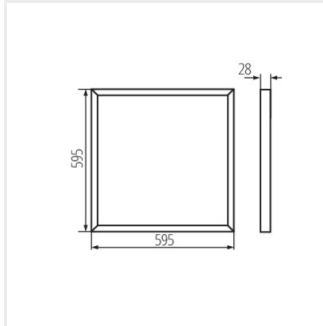

BAREV BL

LED panel

BAREV BL LEDN2 40W-NW