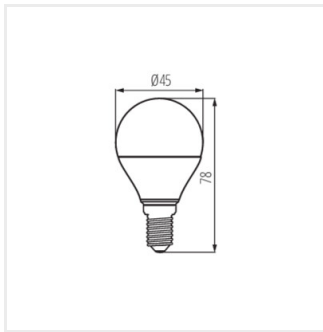

iQ LED

Kanlux

IQ-LED G45

LED fényforrás

IQ-LED G45E14 4,2W