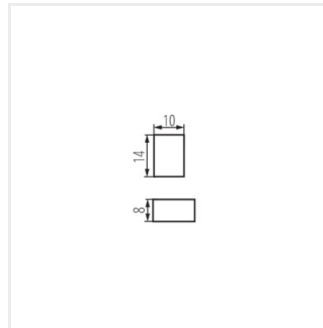

### Accessories Neon LED

NEON RGB MOUNTINGCLIP

NEON RGB END CAP HOLE

NEON RGB END CAP

NEON RGB MOUNTINGCLIP

NEON RGB END CAP HOLE

NEON RGB END CAP