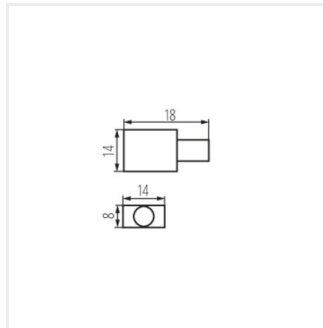

### Accessories Neon LED

NEON RGB MOUNTINGCLIP

NEON RGB END CAP HOLE

NEON RGB END CAP

NEON RGB MOUNTINGCLIP

NEON RGB END CAP HOLE

NEON RGB END CAP