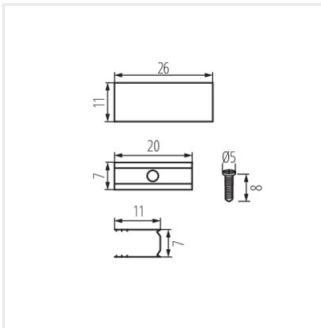

### Accessories Neon LED

NEON RGB MOUNTINGCLIP

NEON RGB END CAP HOLE

NEON RGB END CAP

NEON RGB MOUNTINGCLIP

NEON RGB END CAP HOLE

NEON RGB END CAP