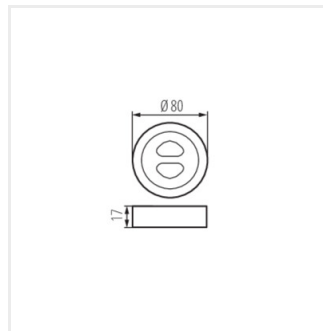

## CTRL 12/24V MONO/CCT

Controller per strip LED

REMOTE O 1 MONO/CCT-B

REMOTE 4 MONO/CCT-B

CTRL 12/24V MONO/CCT

REMOTE CCT

REMOTE MONO

REMOTE L 1 MONO/CCT-W