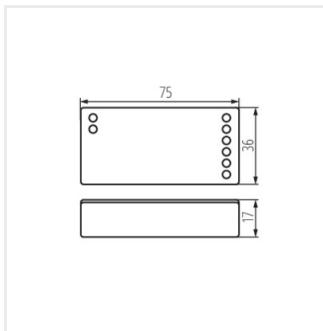

## CTRL 12/24V MONO/CCT

Controller per strip LED

REMOTE O 1 MONO/CCT-B

REMOTE 4 MONO/CCT-B

CTRL 12/24V MONO/CCT

REMOTE CCT

REMOTE MONO

REMOTE L 1 MONO/CCT-W