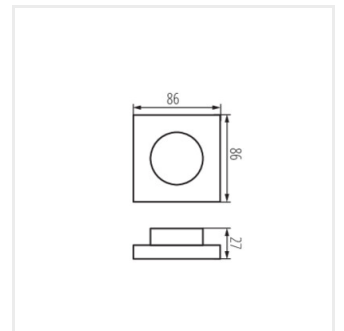

## CTRL 12/24V MONO/CCT

Controller per strip LED

REMOTE O 1 MONO/CCT-B

REMOTE 4 MONO/CCT-B

CTRL 12/24V MONO/CCT

REMOTE CCT

REMOTE MONO

REMOTE L 1 MONO/CCT-W