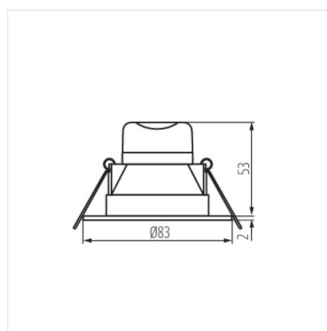

## IVIAN LED

Lampada spot led IP44

IVIAN LED 4,5W W-WW

IVIAN LED 4,5W SN-WW

IVIAN LED 4,5W W-NW

IVIAN LED 4,5W SN-NW

IVIAN LED 4-5W