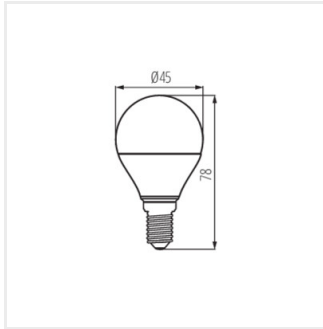

iQ LED

Kanlux

IQ-LED G45

Lampadina led

IQ-LED G45E14 4,2W