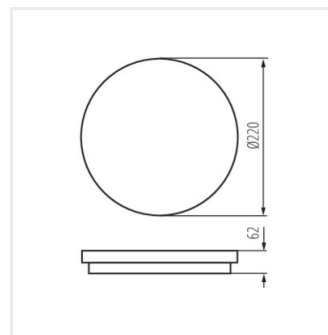

STIVI LED 10W; 15W

Data di emissione: 18.11.2024, 08:56

Ci riserviamo la possibilità di introdurre delle modifiche tecniche. I dati contenuti in questo materiale non sono legalmente vincolanti.

Fotometria: risultati conseguiti durante l'esame di una singola unità del prodotto.