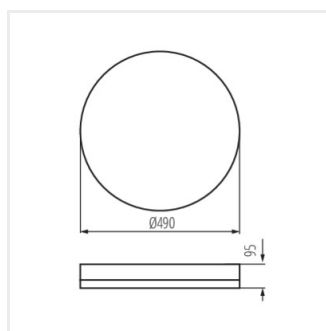

ARVOS LED 37W CCT