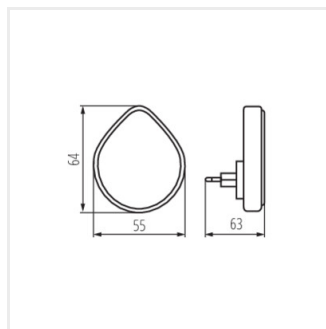

## 37396 ULOV LED DIM WW W

Lampada a led Plug-in

[V] 220-240 AC	[Hz] 50	 ≥20000	 ellipse ≤ 6x MacAdam			
	IP 20		lm W max 60	CE	EAC	UK CA

ULOV LED DIM WW W **37396** max 0,5 max 30 3000 bianco

- Materiale del corpo: plastica
- Diffusore: plastica

## 37396 ULOV LED DIM WW W

---

Lampada a led Plug-in

ULOV LED DIM WW W