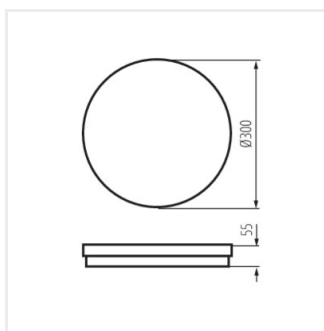

### Plafoniera LED

BENO ECO 12W CCT O W

BENO ECO 12W CCT O B

BENO ECO 20W CCT O W

BENO ECO 20W CCT O B

BENO ECO 30W CCT O W

BENO ECO 30W CCT O B

BENO ECO 40W CCT O W