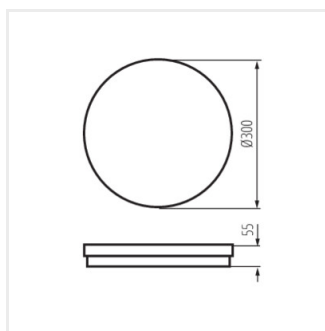

### Plafoniera LED

BENO ECO 12W CCT O W

BENO ECO 12W CCT O B

BENO ECO 20W CCT O W

BENO ECO 20W CCT O B

BENO ECO 30W CCT O W

BENO ECO 30W CCT O B

BENO ECO 40W CCT O W