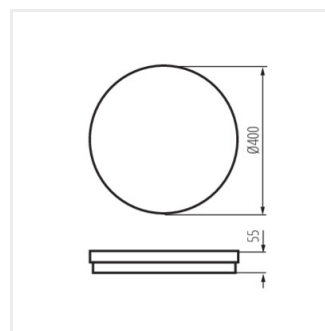

### Plafoniera LED

BENO ECO 12W CCT O W

BENO ECO 12W CCT O B

BENO ECO 20W CCT O W

BENO ECO 20W CCT O B

BENO ECO 30W CCT O W

BENO ECO 30W CCT O B

BENO ECO 40W CCT O W