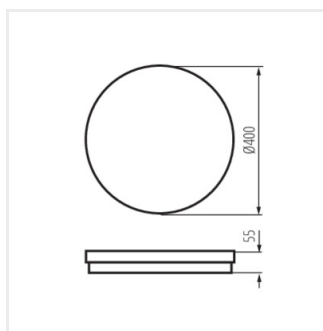

### Plafoniera LED

BENO ECO 12W CCT O W

BENO ECO 12W CCT O B

BENO ECO 20W CCT O W

BENO ECO 20W CCT O B

BENO ECO 30W CCT O W

BENO ECO 30W CCT O B

BENO ECO 40W CCT O W