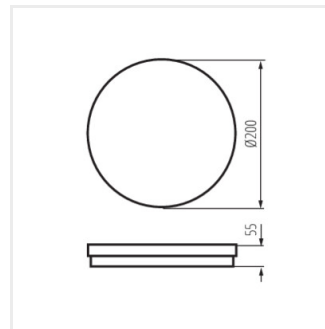

### Plafoniera LED

BENO ECO 12W CCT O W

BENO ECO 12W CCT O B

BENO ECO 20W CCT O W

BENO ECO 20W CCT O B

BENO ECO 30W CCT O W

BENO ECO 30W CCT O B

BENO ECO 40W CCT O W