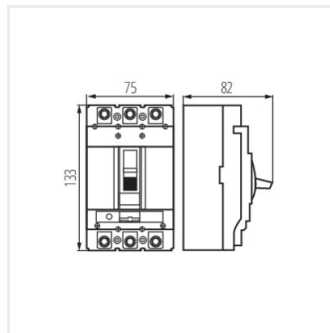

KMCCB

MCCB molded case circuit breaker

KMCCB-RT-125A