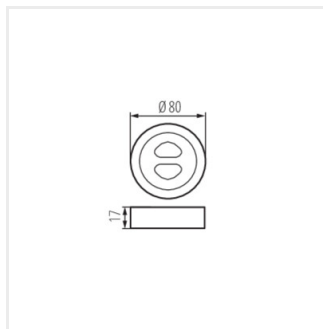

REMOTE MONO