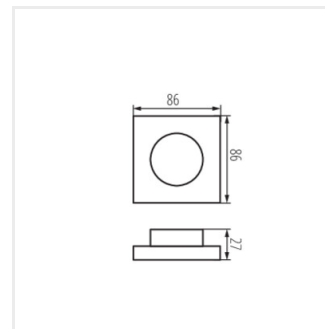

REMOTE L 1 MONO/CCT-W