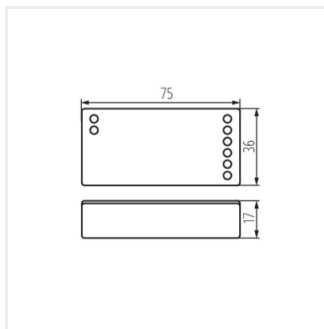

## CTRL 12/24V MONO/CCT

Kontroler do taśm LED

CTRL 12/24V MONO/CCT

REMOTE CCT

REMOTE MONO

REMOTE L 1 MONO/CCT-W

REMOTE O 1 MONO/CCT-B

REMOTE 4 MONO/CCT-B