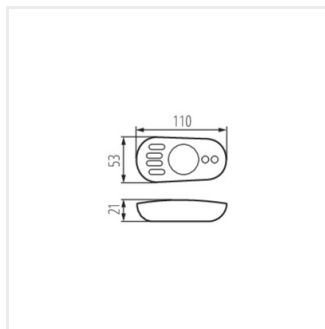

CTRL 12/24V MONO/CCT

Kontroler do taśm LED

REMOTE CCT