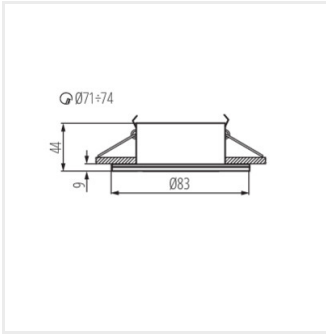

QULES AC O

Dokument utworzono: 31.01.2025, 19:40

Zastrzega się możliwość wprowadzenia zmian technicznych. Dane zawarte w tym katalogu nie są prawnie wiążące.

Fotometria: wyniki uzyskane podczas badania konkretnego egzemplarza.

Kanlux S.A. ul. Objazdowa 1-3, 41-922 Radzionków, Poland kanlux@kanlux.com