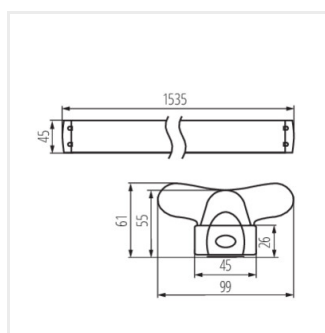

ALDO 4LED 1X60

ALDO 4LED 2X150