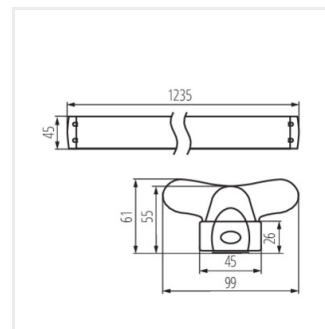

ALDO 4LED 1X150

ALDO 4LED 2X120

ALDO 4LED 2X150

ALDO 4LED

Oprawa liniowa pod tuby LED T8

ALDO 4LED 1X60

ALDO 4LED 1X120

ALDO 4LED 1X150