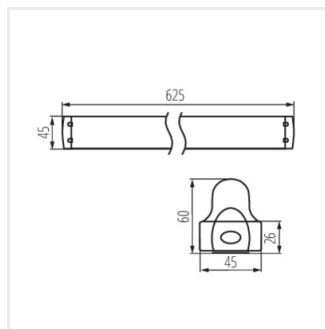

ALDO 4LED 1X150

ALDO 4LED 2X120

ALDO 4LED 2X150

ALDO 4LED

Oprawa liniowa pod tuby LED T8

ALDO 4LED 1X60

ALDO 4LED 1X120

ALDO 4LED 1X150