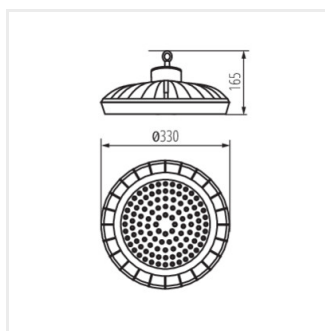

HB PRO LED HI 100W-NW

HB PRO LED HI 150W-NW

HB PRO LED HI 200W-NW

HB PRO LED HI 100W-NW

HB PRO LED HI 150W-NW

HB PRO LED HI 200W-NW

Akcesoria

33193 HBPH LENS 120D 100W Soczewka 120 stopni do oprawy HB PRO HI 100W, HBPH LENS 120D 100W (33193)