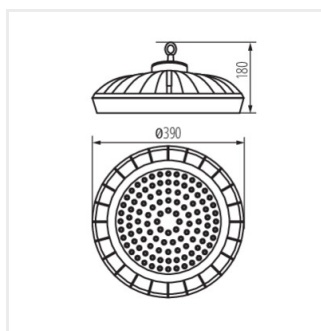

HB PRO LED HI 100W-NW

HB PRO LED HI 150W-NW

HB PRO LED HI 200W-NW

HB PRO LED HI 100W-NW

HB PRO LED HI 150W-NW

HB PRO LED HI 200W-NW

Akcesoria

33193 HBPH LENS 120D 100W Soczewka 120 stopni do oprawy HB PRO HI 100W, HBPH LENS 120D 100W (33193)