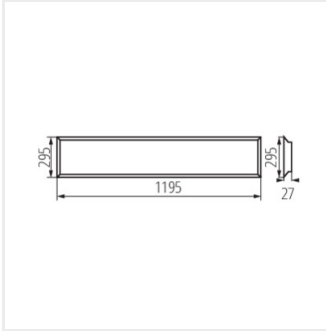

BLINGO U34W 4080 120N