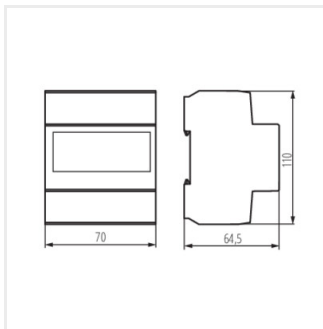

19344 KDEM-3P LCD

Contor electric, 3P, In 100A

[Hz] 50	In[A] 100	IP 20		[mm ²] 2,5-8	[°C] -10÷35	TH 35
CE	EAC	UK CA				

KDEM-3P LCD **19344** 230/400 AC 4

KDEM-3P LCD