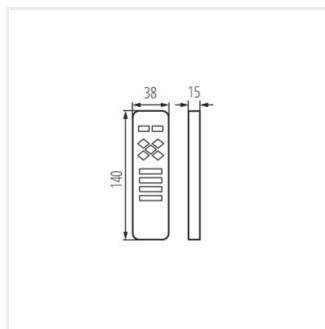

REMOTE 4 MONO/CCT-B