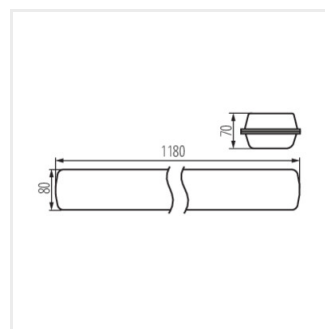

MAH LED HI 26W RYF