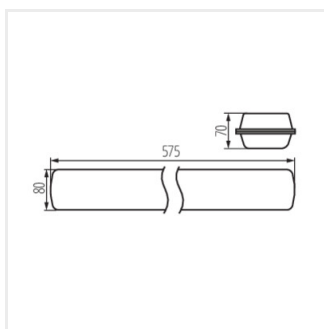

## MAH LED HI

Corp de iluminat LED rezistent la praf

MAH LED HI 19W-NW RYF

MAH LED HI 38W-NW RYF

MAH LED HI 48W-NW RYF

MAH LED HI 26W-NW RYF

MAH LED HI 19W RYF

MAH LED HI 38W-NW RYF