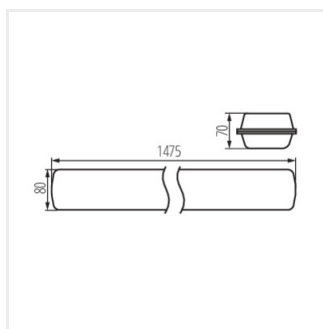

## MAH LED HI

Corp de iluminat LED rezistent la praf

MAH LED HI 19W-NW RYF

MAH LED HI 38W-NW RYF

MAH LED HI 48W-NW RYF

MAH LED HI 26W-NW RYF

MAH LED HI 19W RYF

MAH LED HI 38W-NW RYF