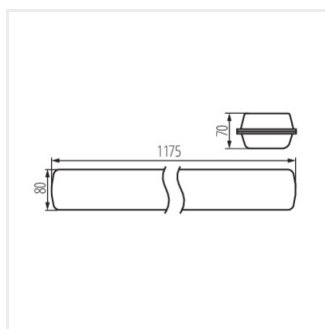

## MAH LED HI

Corp de iluminat LED rezistent la praf

MAH LED HI 19W-NW RYF

MAH LED HI 38W-NW RYF

MAH LED HI 48W-NW RYF

MAH LED HI 26W-NW RYF

MAH LED HI 19W RYF

MAH LED HI 38W-NW RYF