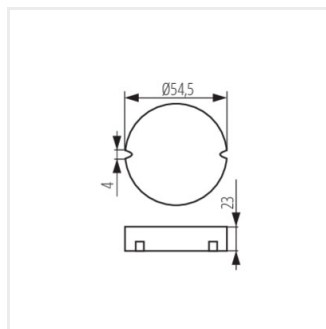

CIRCO N LED 12VDC 10W	24242	12 DC	0-10
CIRCO N LED 12VDC 15W	24243	12 DC	0-15

CIRCO N LED 12VDC 10W

CIRCO N LED 12VDC 15W

CIRCO N

Sursă de alimentare CV

CIRCO N LED 12VDC