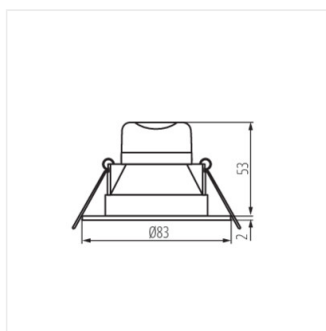

## IVIAN LED

Corp de iluminat tip spot LED, IP44

IVIAN LED 4,5W W-WW

IVIAN LED 4,5W SN-WW

IVIAN LED 4,5W W-NW

IVIAN LED 4,5W SN-NW

IVIAN LED 4-5W