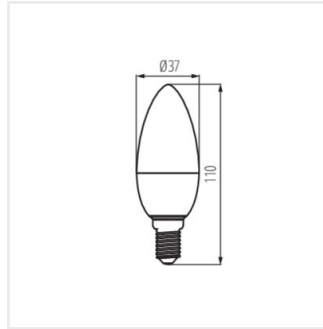

IQ-LED C37E14 7,2W-NW

IQ-LED C37E14 7,2W

iQ LED

Kanlux

IQ-LED C37

Sursă de lumină LED

IQ-LED C37E14 4,2W

IQ-LED C37E14 7,2W