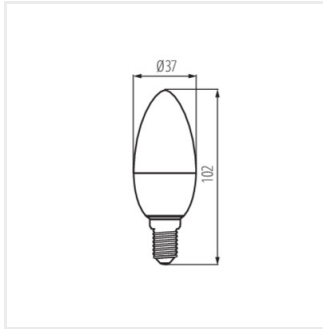

IQ-LED C37E14 7,2W-NW

IQ-LED C37E14 7,2W

iQ LED

Kanlux

IQ-LED C37

Sursă de lumină LED

IQ-LED C37E14 4,2W

IQ-LED C37E14 7,2W