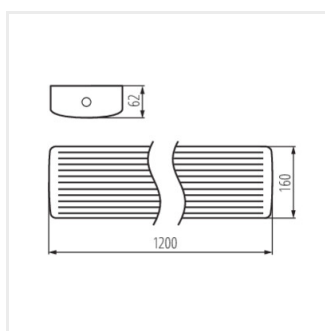

### Oprawa liniowa LED

MEBA LED 12-20W NW/WW

MEBA LED 22-40W NW/WW

MEBA LED 12-20W NW/WW

MEBA LED 22-40W NW/WW