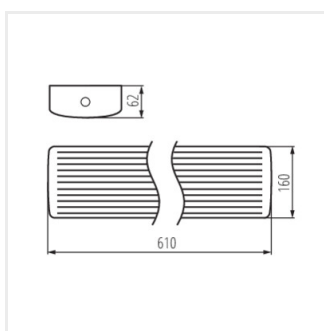

### Oprawa liniowa LED

MEBA LED 12-20W NW/WW

MEBA LED 22-40W NW/WW

MEBA LED 12-20W NW/WW

MEBA LED 22-40W NW/WW