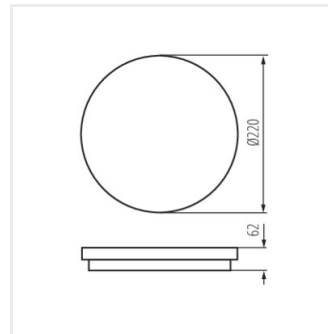

STIVI LED 10W; 15W

Date of issue: 08.11.2024, 13:25

Ne rezervăm dreptul de a face modificări tehnice. Datele conținute în acest material nu sunt obligatorii din punct de vedere juridic.

Fotometrie: rezultatele obținute în timpul testării unui exemplar concret.