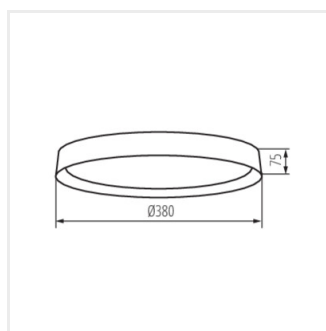

- Materialul carcasei: metal
- Materialul abajurului: material din plastic

SOLN LED

Plafonieră LED

SOLN LED 17,5W NW B/G

SOLN LED 17,5W NW W/G

SOLN LED 17,5W NW B/G

SOLN LED 17,5W NW W/G