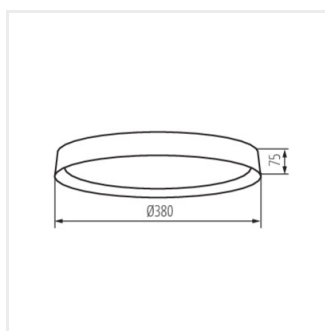

- Materialul carcasei: metal
- Materialul abajurului: material din plastic

SOLN LED

Plafonieră LED

SOLN LED 17,5W NW B/G

SOLN LED 17,5W NW W/G

SOLN LED 17,5W NW B/G

SOLN LED 17,5W NW W/G