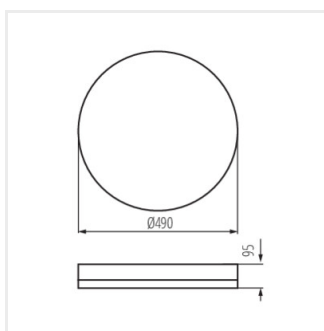

ARVOS LED 37W CCT