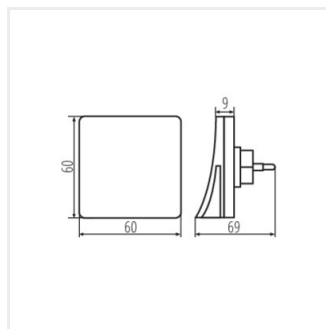

37393 HOFI LED WW W

Lampă LED de priză

HOFI LED WW W