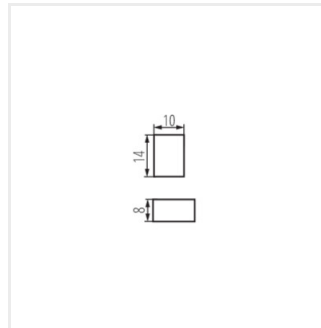

### Accessories Neon LED

NEON RGB MOUNTINGCLIP

NEON RGB END CAP HOLE

NEON RGB END CAP

NEON RGB MOUNTINGCLIP

NEON RGB END CAP HOLE

NEON RGB END CAP