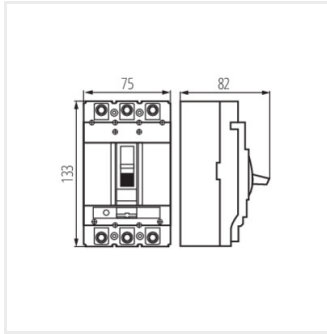

KMCCB

MCCB molded case circuit breaker

KMCCB-RT-125A