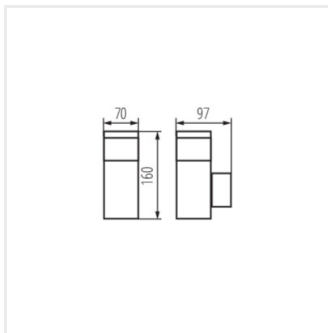

DASTEN EL16 S SO B
Date of issue: 09.09.2020, 13.03