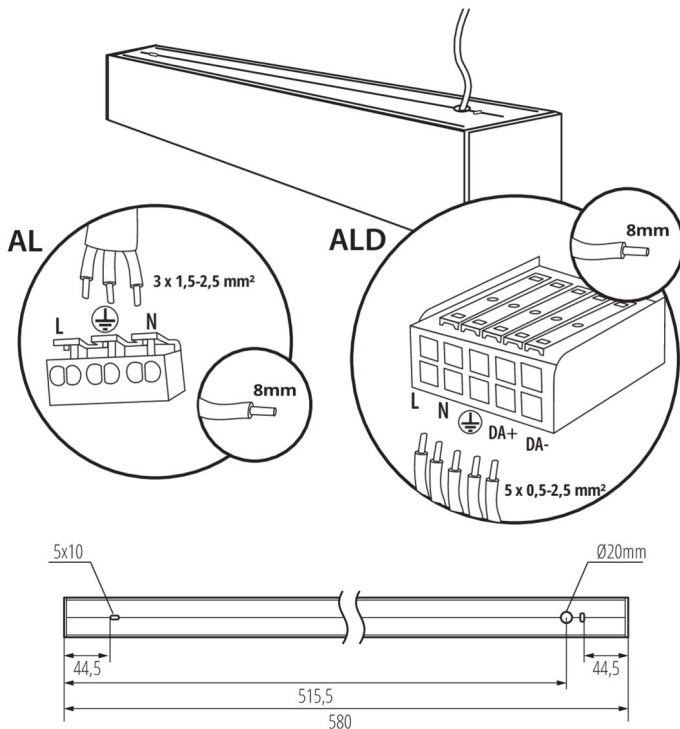

AL-SH-NT

Линейный светодиодный светильник

AL-SH-NT

AL-SH-NT

Линейный светодиодный светильник

Аксессуары

32540

ALIN CORD 1F-W

Power supply terminal for ALIN luminaires and tracks, 1-phase, white, 150 cm

32541

ALIN CORD 1F-B

Power supply terminal for ALIN luminaires and tracks, 1-phase, black, 150 cm

32542

ALIN CORD 1F-SR

Power supply terminal for ALIN luminaires and tracks, 1-phase, silver 150 cm