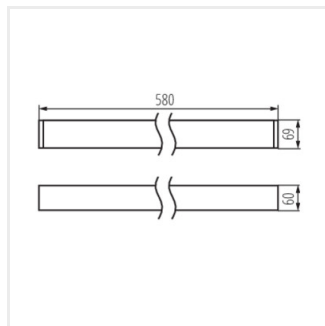

AL-SH-NT

Линейный светодиодный светильник

AL-SH-NT