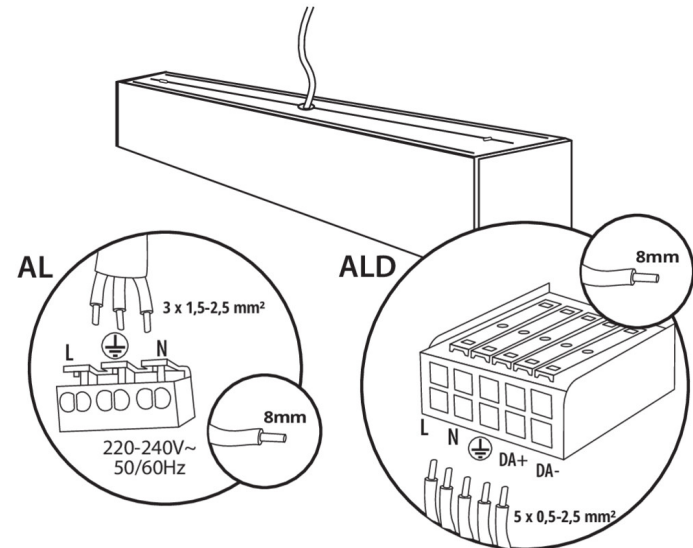

## ALD-MH-NT

Линейный светодиодный светильник

Аксессуары

**32543**

ALIN CORD DALI 1F-W

Power supply terminal for ALIN luminaires and tracks, 1-phase, DALI, white, 150 cm

**32544**

ALIN CORD DALI 1F-B

Power supply terminal for ALIN luminaires and tracks, 1-phase, DALI, black, 150 cm

**32545**

ALIN CORD DALI 1F-SR

Power supply terminal for ALIN luminaires and tracks, 1-phase, DALI, silver, 150 cm

**07871**