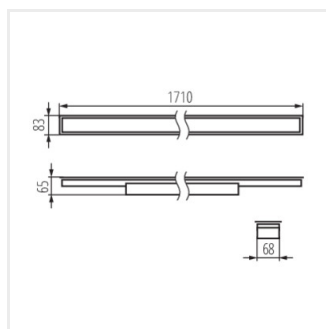

## ALD-LH-PT

Линейный светодиодный светильник

ALD-LH-NW-MAT-W-PT

ALD-LH-WW-MAT-W-PT

ALD-LH-NW-MPR-W-PT

ALD-LH-WW-MPR-W-PT

ALD-LH-NW-MAT-B-PT

ALD-LH-WW-MAT-B-PT

ALD-LH-NW-MPR-B-PT

ALD-LH-WW-MPR-B-PT

ALD-LH-NW-MAT-S-PT

ALD-LH-WW-MAT-S-PT

ALD-LH-NW-MPR-S-PT

ALD-LH-WW-MPR-S-PT

ALD-LH