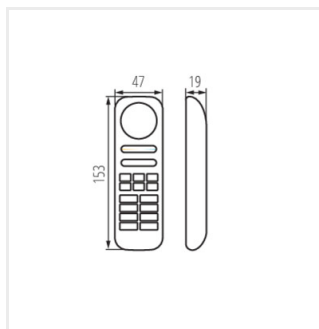

- Materiál: plast

CTRL 12/24V RGBW CCT

REMOTE RGBW

REMOTE 8 RGB/CCT-W

## CTRL 12/24V RGBW CCT

---

Riadiaca jednotka pre LED pásiky

CTRL 12/24V RGBW CCT

REMOTE RGBW

REMOTE 8 RGB/CCT-W