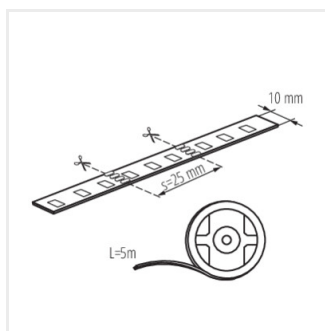

LEDS-B 4.8W/M

Príslušenstvo

19030

CONNECTOR 8

Konektor pre LED pásik, CONNECTOR 8 (19030)

19032

CONNECTOR 8-CP

Konektor pre LED pásik, CONNECTOR 8-CP (19032)

19033

CONNECTOR 8-CPC

Konektor pre LED pásik, CONNECTOR 8-CPC (19033)