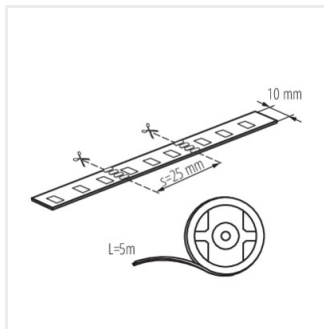

LEDS-B

LED pásik

LEDS-B 4.8W/M