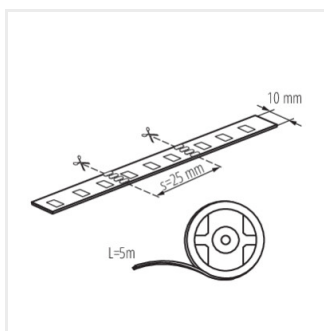

LEDS-B 4.8W/M