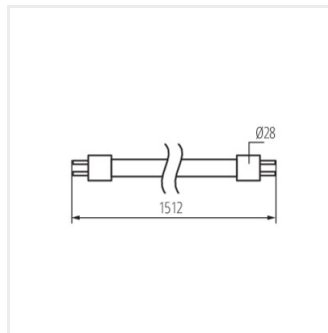

T8 N LED

Svetelný zdroj LED

T8 N LED 18W-NW

T8 N LED 22W-NW

T8 N LED 9W-CW

T8 N LED 9W-NW

T8 N LED 18W-NW

T8 N LED 22W-NW