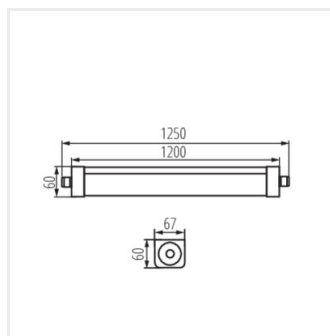

TP STRONG 60W 12 NW

TP STRONG LED 37W-NW

TP STRONG LED 60W-NW

TP STRONG LED 48W-NW

TP STRONG LED 75W-NW

TP STRONG LED 90W-NW

TP STRONG 60W 12 NW

TP STRONG LED 37W