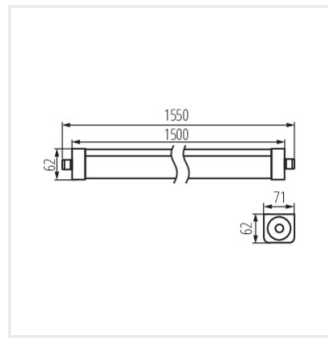

TP STRONG LED 90W

Vytvorený dokument: 12.11.2024, 09:46

Zmena technických parametrov vyhradená. Údaje, ktoré sú uvedené v tomto materiáli, nie sú právne záväzné.

Fotometria: výsledky získané pri testovaní konkrétneho exemplára.