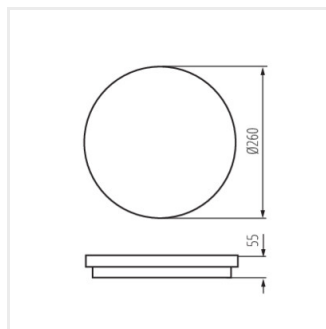

BENO 24W NW-O-SE GR

BENO 24W NW-L-SE W

BENO 24W NW-L-SE GR

BENO LED

Stropné LED svietidlo

BENO 24W O

BENO 24W L