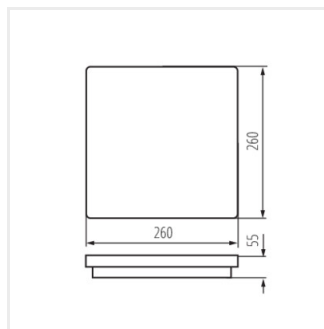

BENO 24W NW-O-SE GR

BENO 24W NW-L-SE W

BENO 24W NW-L-SE GR

BENO LED

Stropné LED svietidlo

BENO 24W O

BENO 24W L