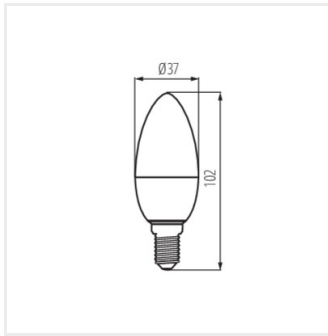

iQ LED

Kanlux

IQ-LED C37

Svetelný zdroj LED

IQ-LED C37E14 4,2W