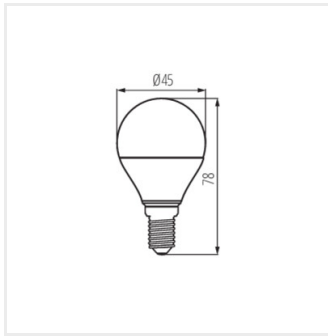

iQ LED

Kanlux

IQ-LED G45

Svetelný zdroj LED

IQ-LED G45E14 4,2W