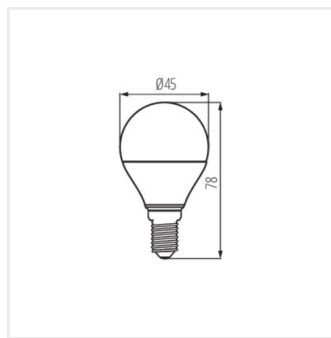

iQ LED

Kanlux

IQ-LED G45

Svetelný zdroj LED

IQ-LED G45E14 4,2W