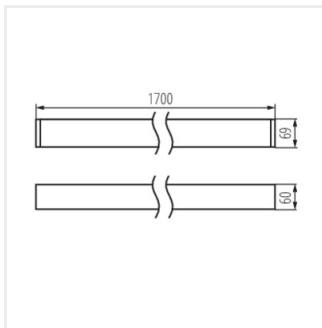

ALD-LH-NW-MPR-B-NT

ALD-LH-NT

Lineárne LED svietidlo

ALD-LH-NW-MPR-S-NT

ALD-LH-NW-MPR-W-NT

ALD-LH-NW-RST-B-NT

ALD-LH-NW-RST-W-NT

ALD-LH-WW-MAT-B-NT

ALD-LH-WW-MAT-S-NT

ALD-LH-WW-MAT-W-NT

ALD-LH-WW-MPR-B-NT

ALD-LH-WW-MPR-S-NT

ALD-LH-WW-MPR-W-NT

ALD-LH-WW-RST-B-NT

ALD-LH-WW-RST-W-NT

ALD-LH5D-NW-RST-B-NT