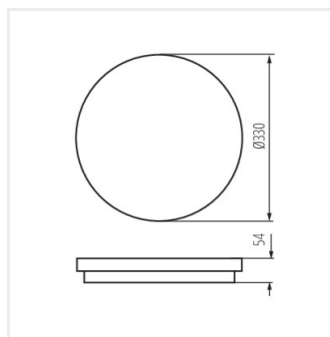

STIVI LED 36W