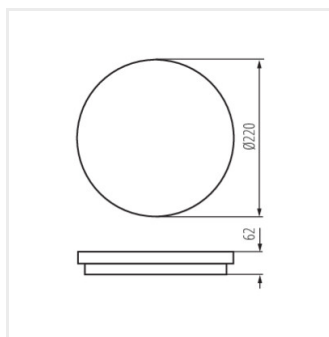

STIVI LED 10W; 15W

Vytvorený dokument: 11.11.2024, 07:15

Zmena technických parametrov vyhradená. Údaje, ktoré sú uvedené v tomto materiáli, nie sú právne záväzné.

Fotometria: výsledky získané pri testovaní konkrétneho exemplára.