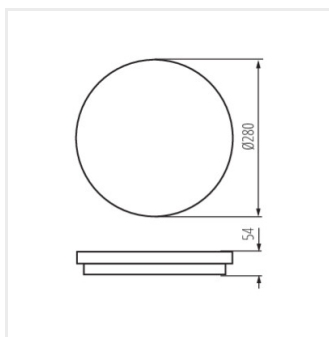

STIVI LED 24W-NW-O

STIVI LED 24W-NW-O-SE

STIVI LED 36W-NW-O

STIVI LED 36W-NW-O-SE

STIVI LED 10W-NW-O

STIVI LED 10W-NW-O-SE

STIVI LED 15W-NW-O

STIVI LED 15W-NW-O-SE