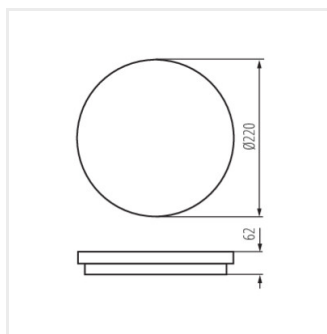

STIVI LED 10W; 15W

Vytvorený dokument: 18.11.2024, 08:56

Zmena technických parametrov vyhradená. Údaje, ktoré sú uvedené v tomto materiáli, nie sú právne záväzné.

Fotometria: výsledky získané pri testovaní konkrétneho exemplára.