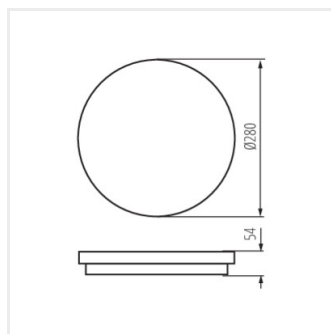

STIVI LED 24W-NW-O

STIVI LED 24W-NW-O-SE

STIVI LED 36W-NW-O

STIVI LED 36W-NW-O-SE

STIVI LED 10W-NW-O

STIVI LED 10W-NW-O-SE

STIVI LED 15W-NW-O

STIVI LED 15W-NW-O-SE