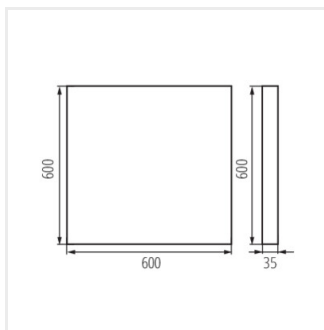

OFIS RST LED DALI N1

Kancelárske prisadené LED svietidlo

OSD RST N1