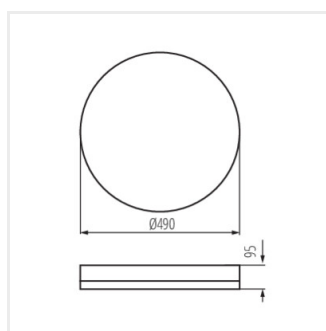

ARVOS LED 37W CCT