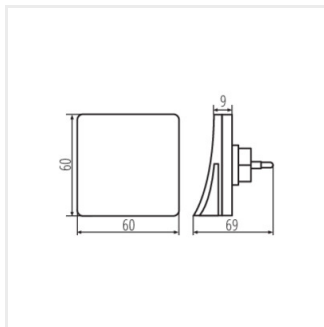

37393 HOFI LED WW W

Zásuvková LED lampička

HOFI LED WW W