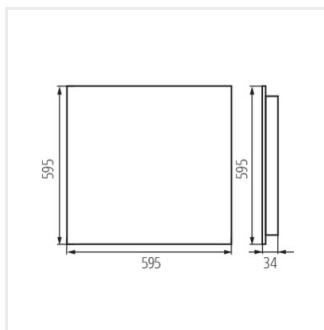

## KIENO LED P1D

---

Kancelárske vstavané LED svietidlo

KNU-B-P1D

KNU-W-P1D

KNU-P1D